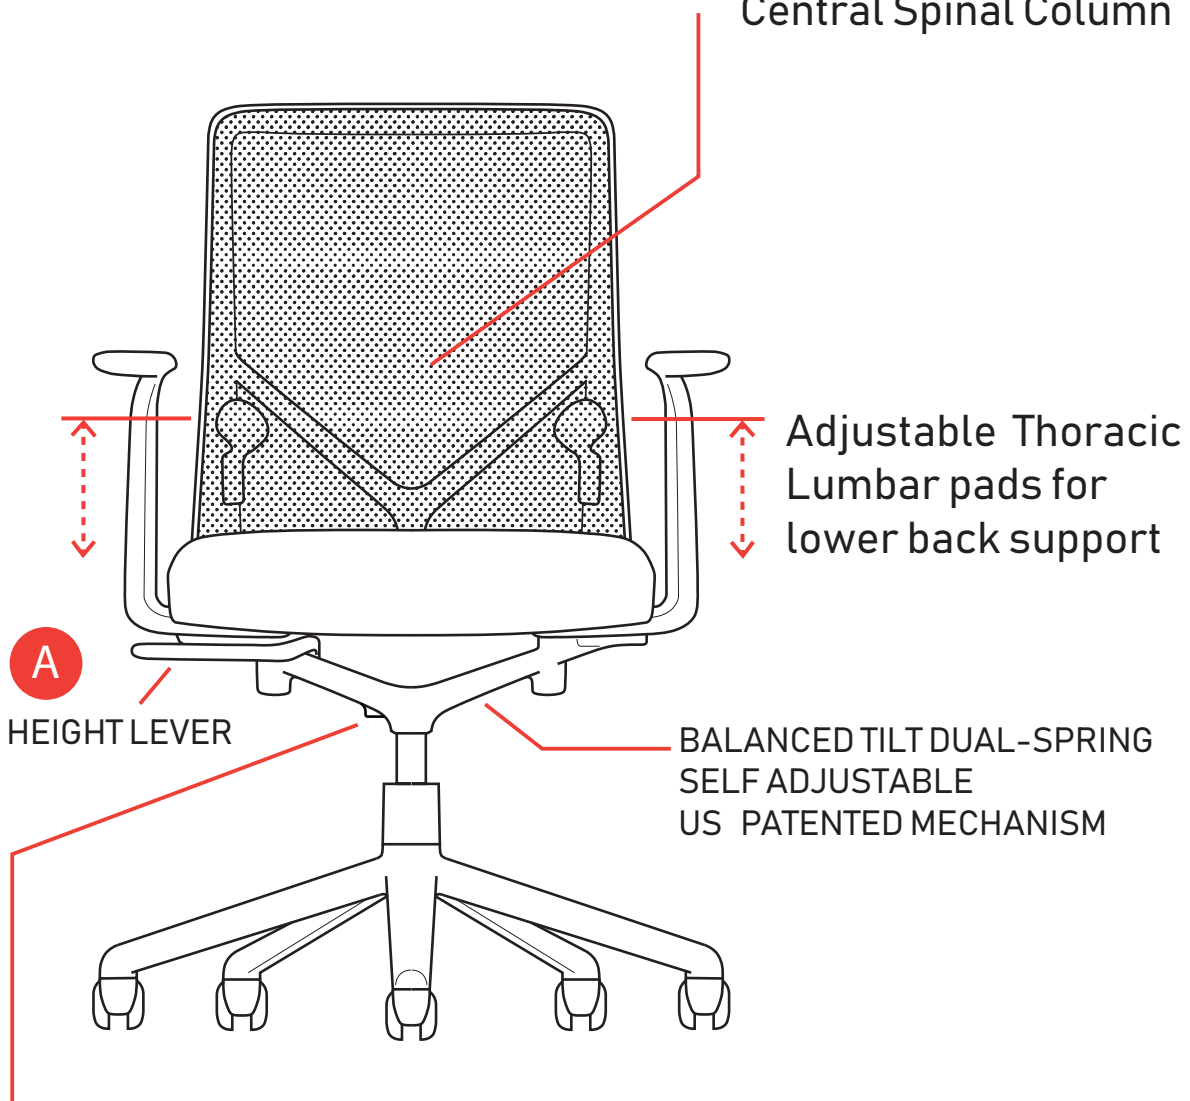

Variable strength Flexors support specially shaped seat and foam density. Flexors automatically configure to your lower body shape and continuously respond to the body movement as you perform your work. Pelvic Flexors and Front Seat Flexors reduce pressure points and distribute weight evenly. That provides healthy blood circulation and maximum oxygenation for reduction of stress and fatigue so you can have better concentration, creativity, and productivity.

When your pelvis tilts into its optimal position your spinal column will take proper alignment

Pelvic Flexors and Front Seat Flexors distribute weight evenly and reduce pressure points

Wrong seat construction

Entro Seat low pressure points

ERGONOMICS OF BACK SUPPORT

ENTRO balance tilt mechanism represents the most advanced engineering, with special pivot points providing intuitive reclining motion, activated by changing the center point of gravity that responds to user's motion.

Variable mesh tension technology creates a maximum comfort curve for your back support and stabilization of Central Spinal Column

HEIGHT LEVER LOCK HEX SCREW

By tightening hex screw you will lock height lever "A" from chair height adjustment. To unlock, return the hex screw head to a level with the screw hole top surface.