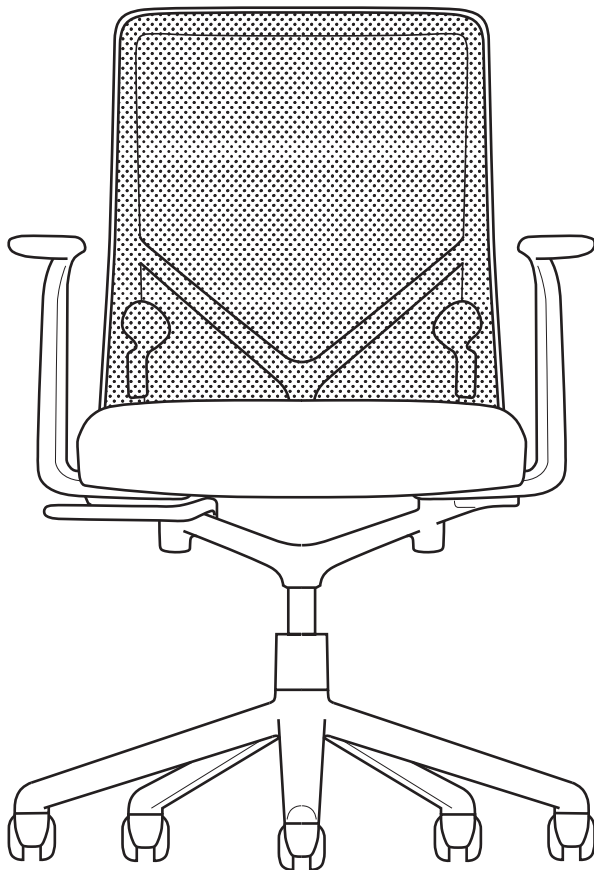

HOMEOffice

C o m p l e t e

Ergonomic Furniture for Home Office

INTRODUCING ENTRO

User Manual

COMFORT AND BALANCED ACTIVE MOVEMENT

Advanced ergonomics and technology applied to Seat construction for great comfort.

Variable strength Flexors support specially shaped seat and foam density. Flexors automatically configure to your lower body shape and continuously respond to the body movement as you perform your work. Pelvic Flexors and Front Seat Flexors reduce pressure points and distribute weight evenly. That provides healthy blood circulation and maximum oxygenation for reduction of stress and fatigue so you can have better concentration, creativity, and productivity.

When your pelvis tilts into its optimal position your spinal column will take proper alignment

Pelvic Flexors and Front Seat Flexors distribute weight evenly and reduce pressure points

Wrong seat construction

Entro Seat low pressure points

ERGONOMICS OF BACK SUPPORT

ENTRO balance tilt mechanism represents the most advanced engineering, with special pivot points providing intuitive reclining motion, activated by changing the center point of gravity that responds to user's motion.