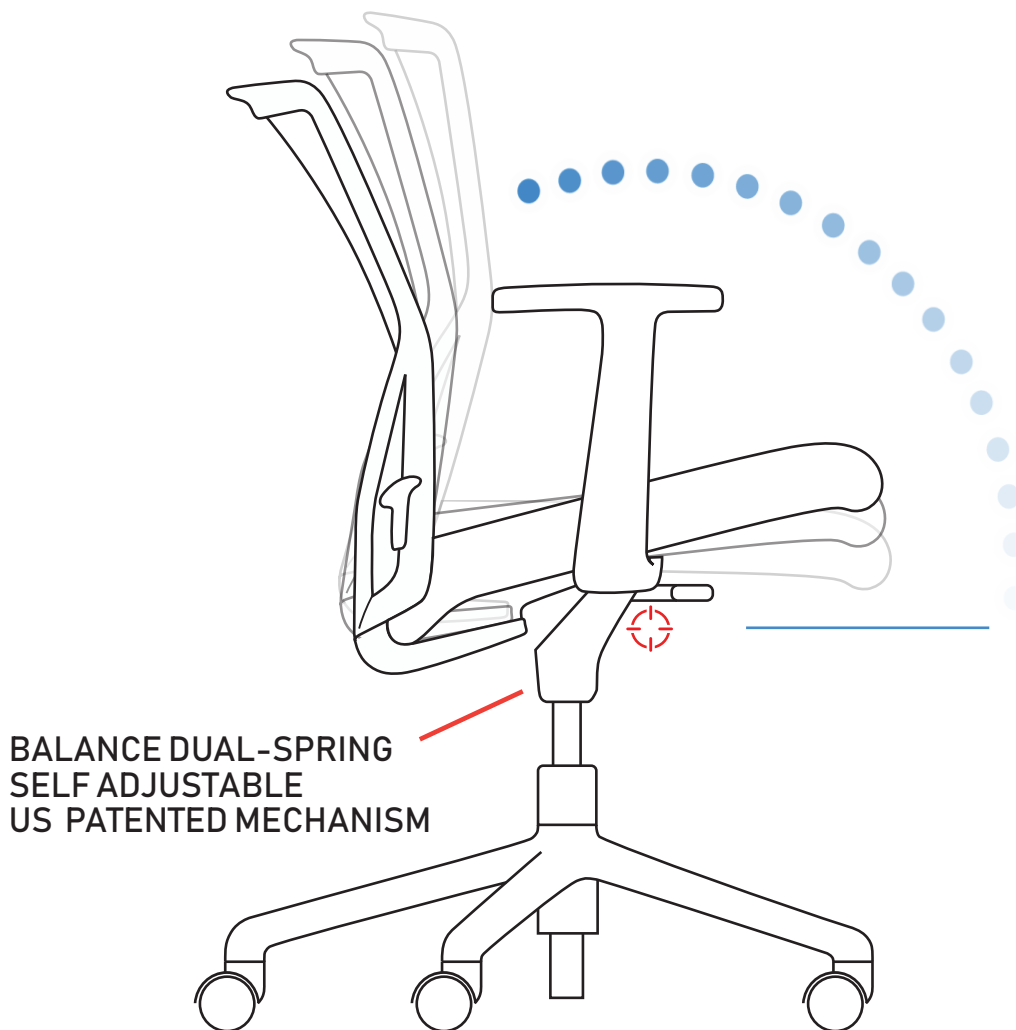

Entro Seat low pressure points

ERGONOMICS OF BACK SUPPORT

ENTRO balance tilt mechanism represents the most advanced engineering, with special pivot points providing intuitive reclining motion, activated by changing the center point of gravity that responds to user's motion.

Variable mesh tension technology creates a maximum comfort curve for your back support and stabilization of Central Spinal Column

HEIGHT LEVER LOCK HEX SCREW

By tightening hex screw you will lock height lever "A" from chair height adjustment. To unlock, return the hex screw head to a level with the screw hole top surface.

BALANCED TILT MECHANISM MOTION

From task work to Zoom Meeting in a flash

Home Office work consists of postures that are changing as a part of our workday activities.

ENTRO Balance Tilt Mechanism pivot points provide intuitive recline motion activated by changes in the center point of gravity responding to user's Task Work and Reclined position Zoom Meeting.

Balance Dual-Spring Self Adjustable recline mechanism will provide the most comfortable support for a variety of tasks and for long Zoom meetings.