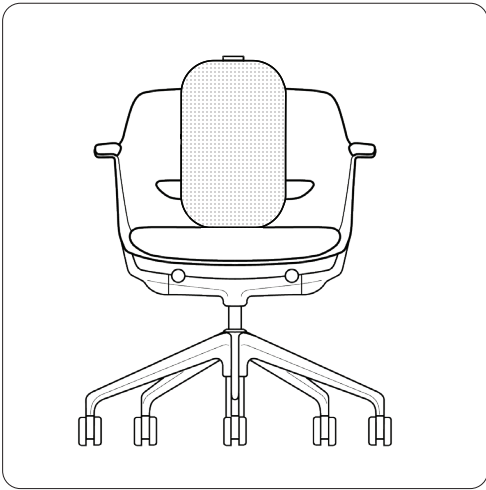

Health and Wellbeing

Horizontally-oriented Support Pillow provides the most comfort for active task work. It is designed to maximize comfort for prolonged sitting while also promoting healthy posture and blood circulation.

Vertically-oriented Support Pillow maximizes comfort when in reclined position by providing a soft back support, superior air circulation, and breathability to keep you cool while you work.

Support Pillow can be used at the front desk edge to provide comfort for your wrist and forearm when using a keyboard or holding a book and reading.

Wrist and Forearm Support

Practical Support for Portable Devices when working in a recline position

- Features**
- Provides enhanced comfort for Rhea Task Chair
 - Nonwoven Hypoallergenic, breathable inner filling
 - Easily Foldable to provide adjustable angle support
 - Offers comfortable support when using a keyboard
 - Wrist and Forearm support
 - Two soft elastic pencil holders on both sides
 - Dimensions-15.5" x 9.5" x 1" - or - 395mm x 240mm x 25mm
- Support Pillow is available in multiple fabric colors and can be ordered to match seat and armrest upholstery on Intuition, Entro and Rhea Task chairs.

INNER CONSTRUCTION of the Support Pillow comprises a nonwoven pad which replaces traditional Polyurethane foam. Nonwoven pads provide maximum comfort and airflow which prevents sweating. The inner filling of the Support Pillow is flat and made of nonwoven hypoallergenic polyester made of 100% recycled materials.