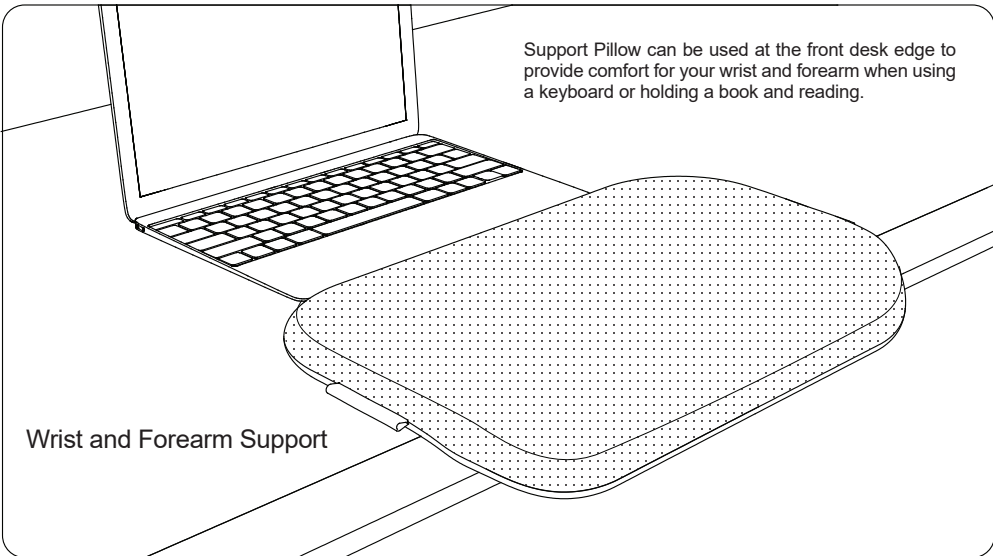

Support Pillow

Visit our website for purchasing additional products, maintenance, warranty information, and to find the latest news from HOME Office Complete:
www.homeofficecomplete.com

Support Pillow

3D Knit Technology for maximum air flow and comfort

Health and Wellbeing

Horizontally-oriented Support Pillow provides the most comfort for active task work. It is designed to maximize comfort for prolonged sitting while also promoting healthy posture and blood circulation.

Vertically-oriented Support Pillow maximizes comfort when in reclined position by providing a soft back support, superior air circulation, and breathability to keep you cool while you work.

Support Pillow can be used at the front desk edge to provide comfort for your wrist and forearm when using a keyboard or holding a book and reading.

Wrist and Forearm Support

Practical Support for Portable Devices when working in a recline position

- Features**
- Provides enhanced comfort for Rhea Task Chair
 - Nonwoven Hypoallergenic, breathable inner filling
 - Easily Foldable to provide adjustable angle support
 - Offers comfortable support when using a keyboard
 - Wrist and Forearm support
 - Two soft elastic pencil holders on both sides
 - Dimensions-15.5" x 9.5" x 1" - or - 395mm x 240mm x 25mm
- Support Pillow is available in multiple fabric colors and can be ordered to match seat and armrest upholstery on Intuition, Entro and Rhea Task chairs.