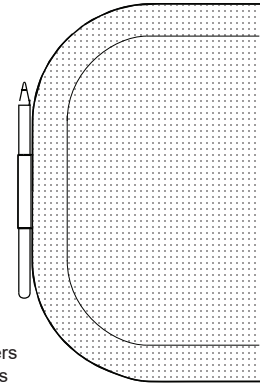

Vertically-oriented Support Pillow maximizes comfort when in reclined position by providing a soft back support, superior air circulation, and breathability to keep you cool while you work.

Support Pillow can be used at the front desk edge to provide comfort for your wrist and forearm when using a keyboard or holding a book and reading.

Wrist and Forearm Support

Practical Support for Portable Devices when working in a recline position

- Features**
- Provides enhanced comfort for Rhea Task Chair
 - Nonwoven Hypoallergenic, breathable inner filling
 - Easily Foldable to provide adjustable angle support
 - Offers comfortable support when using a keyboard
 - Wrist and Forearm support
 - Two soft elastic pencil holders on both sides
 - Dimensions-15.5" x 9.5" x 1" - or - 395mm x 240mm x 25mm
- Support Pillow is available in multiple fabric colors and can be ordered to match seat and armrest upholstery on Intuition, Entro and Rhea Task chairs.