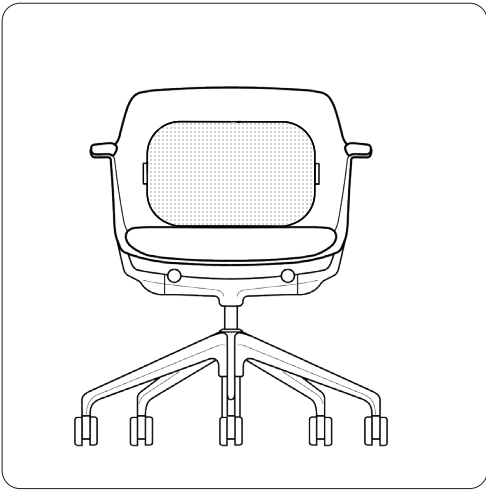

Health and Wellbeing

Horizontally-oriented Support Pillow provides the most comfort for active task work. It is designed to maximize comfort for prolonged sitting while also promoting healthy posture and blood circulation.

Vertically-oriented Support Pillow maximizes comfort when in reclined position by providing a soft back support, superior air circulation, and breathability to keep you cool while you work.

Support Pillow can be used at the front desk edge to provide comfort for your wrist and forearm when using a keyboard or holding a book and reading.

Wrist and Forearm Support

Practical Support for Portable Devices when working in a recline position

- Features**
- Provides enhanced comfort for Rhea Task Chair
 - Nonwoven Hypoallergenic, breathable inner filling
 - Easily Foldable to provide adjustable angle support
 - Offers comfortable support when using a keyboard
 - Wrist and Forearm support
 - Two soft elastic pencil holders on both sides
 - Dimensions-15.5" x 9.5" x 1" - or - 395mm x 240mm x 25mm
- Support Pillow is available in multiple fabric colors and can be ordered to match seat and armrest upholstery on Intuition, Entro and Rhea Task chairs.

INNER CONSTRUCTION of the Support Pillow comprises a nonwoven pad which replaces traditional Polyurethane foam. Nonwoven pads provide maximum comfort and airflow which prevents sweating. The inner filling of the Support Pillow is flat and made of nonwoven hypoallergenic polyester made of 100% recycled materials.